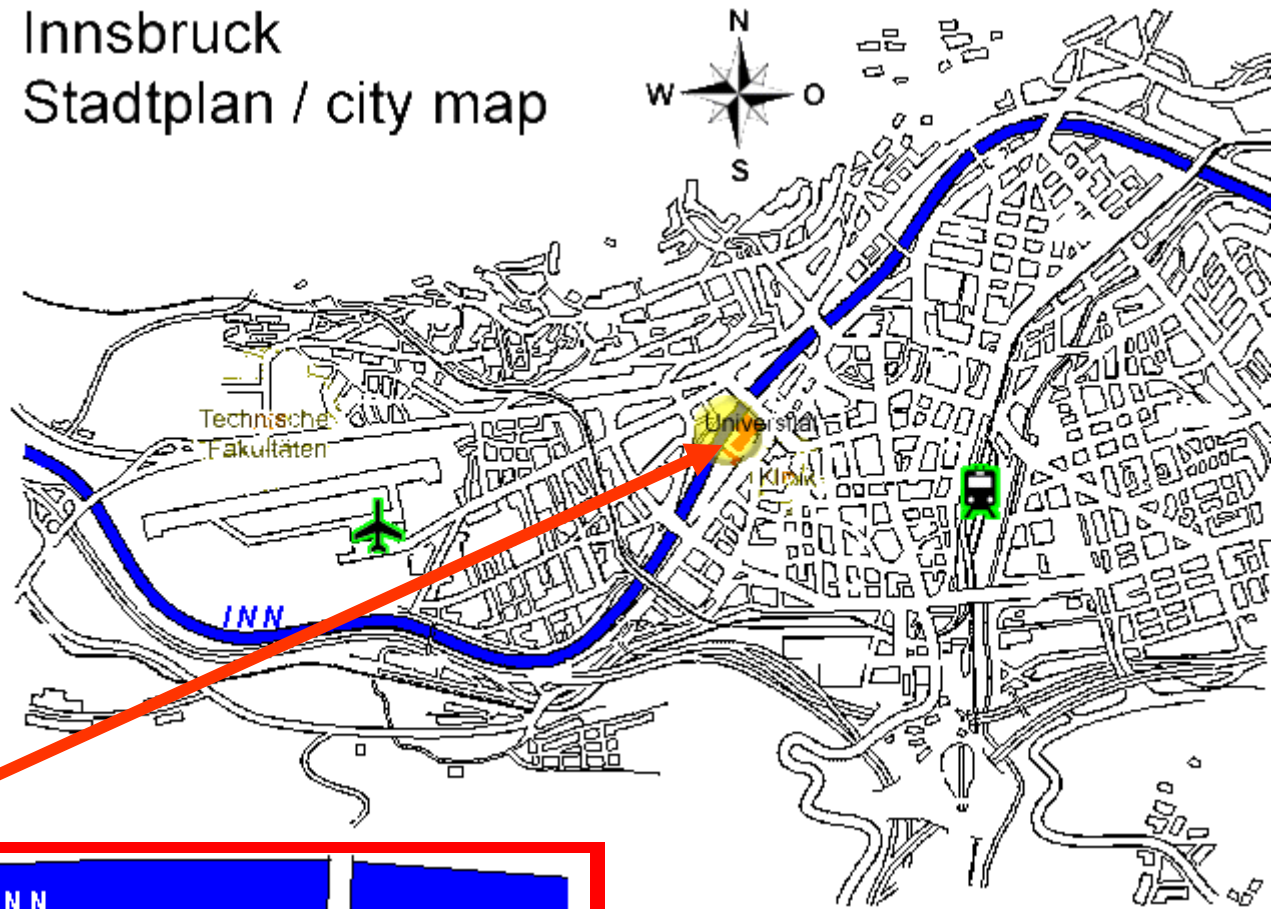

Computer Aided Molecular Design Group

University of Innsbruck

our location ...

Innsbruck
Stadtplan / city map

- 1 University Main Building
- 2 Josef Moeller Haus (entrance on the left side of the passage, our lab is located at level E)