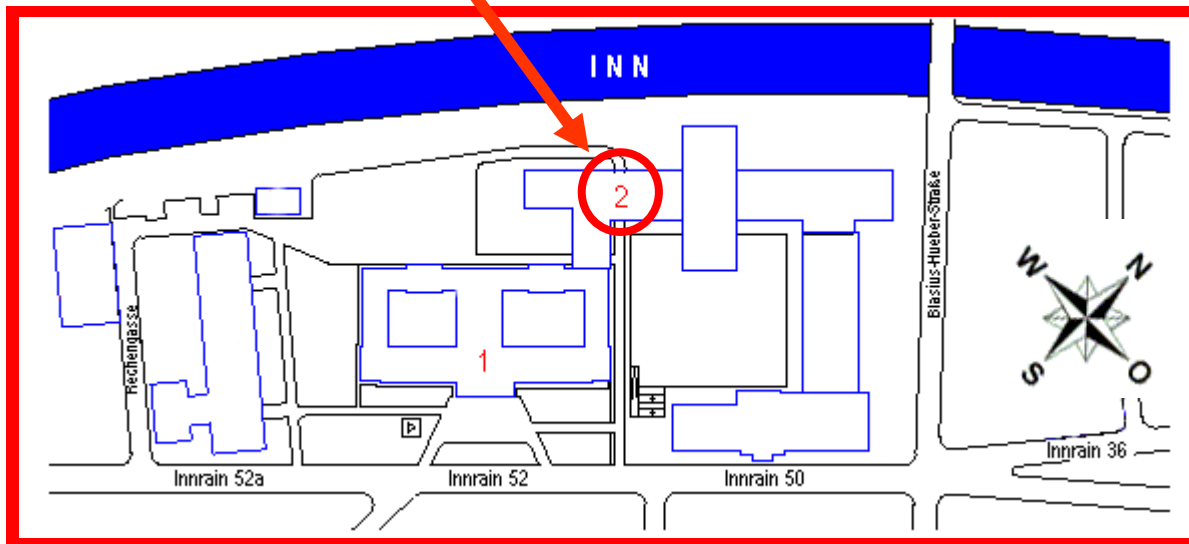

Computer Aided Molecular Design Group

University of Innsbruck

our location ...

Innsbruck
Stadtplan / city map

- 1 University Main Building
- 2 Josef Moeller Haus (entrance on the left side of the passage, our lab is located at level E)