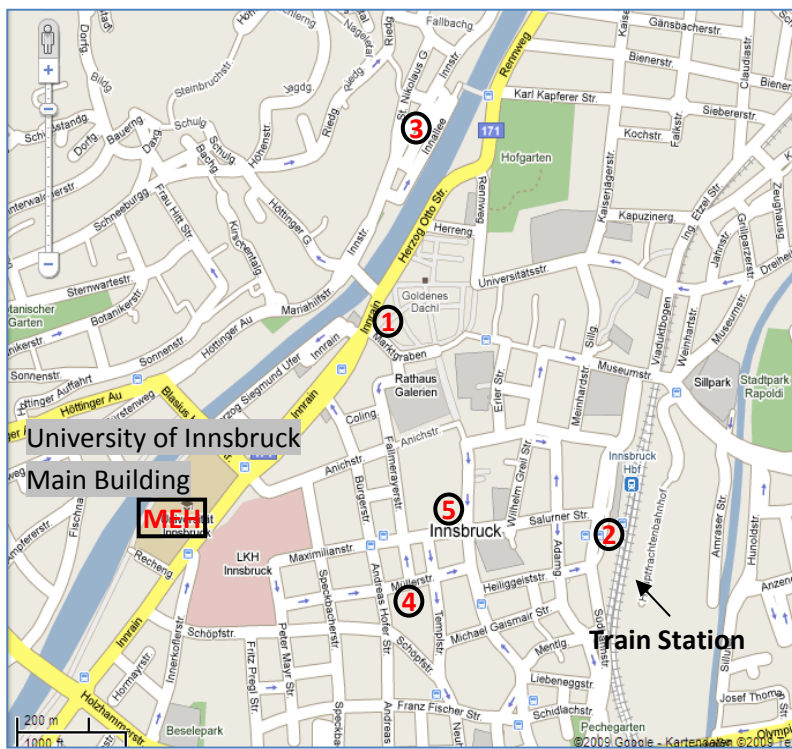

For an online city map of Innsbruck see:

<http://www2.innsbruck.at/WebCity/FrontController?project=innsbruck&startmode=popupfixed&winwidth=1000&winheight=700>

Travel by Airplane and Train:

You can reach the University by bus (Lines R or F from the Main Station, Line F from the Airport, Bus Stop *Klinik*). Please see <http://www.ivb.at/> for detailed information on public transportation in Innsbruck.

Travel by car:

Leave the A12 (E533/E60) at the exit *Innsbruck West* and follow the Egger-Lienz-Straße. Turn left onto the Holzhammerstraße and then turn right onto the Innrain. Parking capacities around the university are limited, and the area is a short-term parking zone.

Taxi:

Phone 0043 (0)512 / 5311 or 0043 (0)512 / 1718

Hotels:

1) Hotel Innsbruck (****) <http://www.hotelinnsbruck.com> (Meet & Greet, Nov. 11, 2009; 19:00)
2) Hotel Ibis (***) <http://www.accorhotels.com/de/hotel-5174-ibis-innsbruck-hauptbahnhof/index.shtml>
3) Hotel Engl (***) <http://www.hotel-engl.at/>
4) Hotel Mozart (***) <http://www.mozarthotel.com/>
5) Hotel Goldene Krone (***) <http://www.goldene-krone.at/>