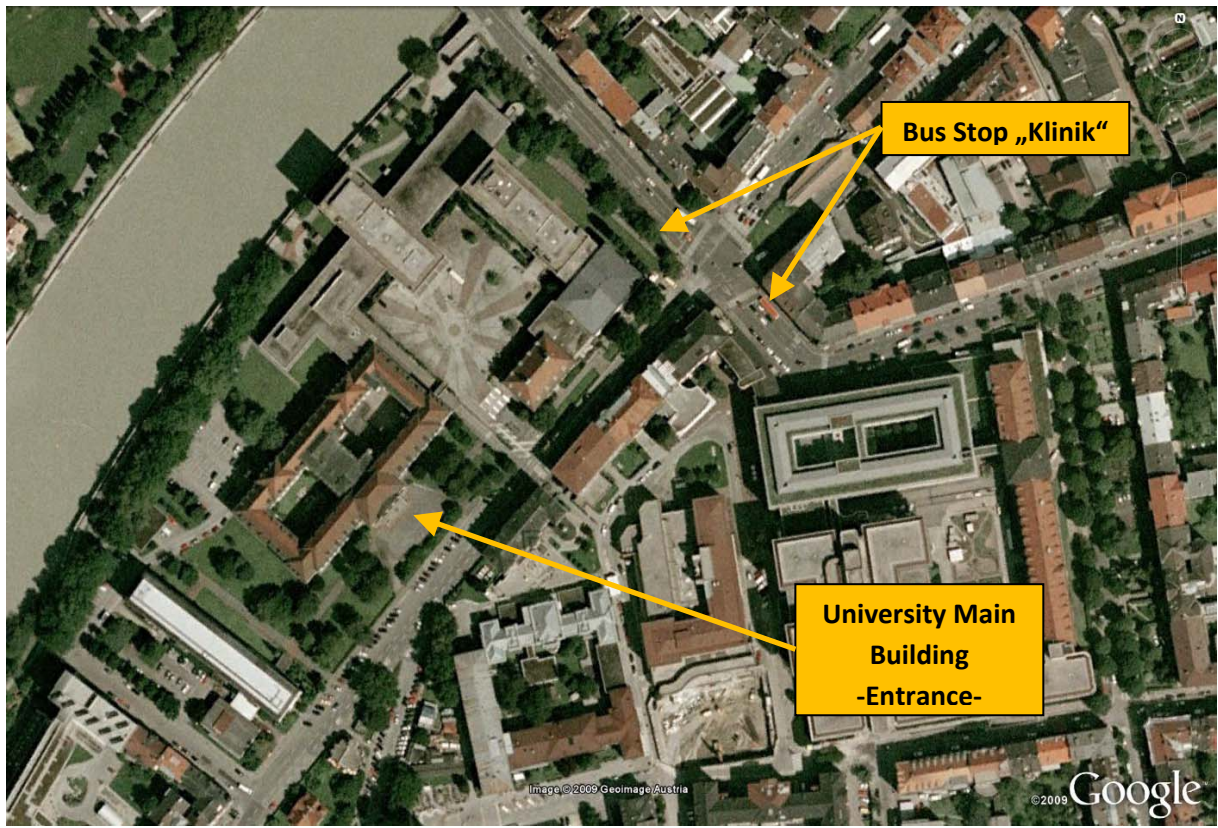

## Travel Information

The conference will take place in the Aula of the main building of the University of Innsbruck, Innrain 52, A-6020 Innsbruck. The conference office will be open on Wednesday, Nov. 11, 2009 from 15:00 - 18:00 and on Thursday, Nov. 12, from 8:00 onwards. Opening of the conference will be at 8:30.

#### Travel by car:

Leave the A12 (E533/E60) at the exit *Innsbruck West* and follow the Egger-Lienz-Straße. Turn left onto the Holzhammerstraße and then turn right onto the Innrain. Parking capacities around the university are limited, and the area is a short-term parking zone.