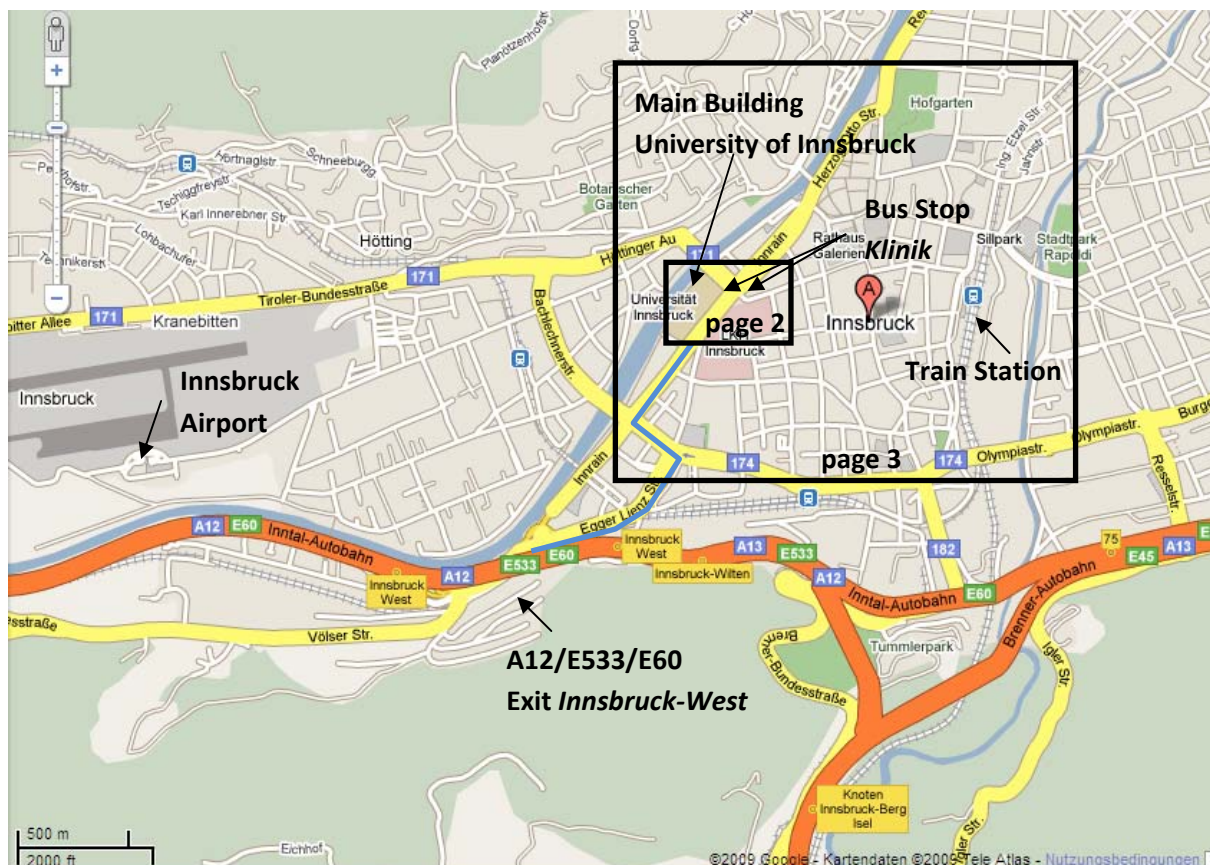

## Travel Information

The conference will take place in the Aula of the main building of the University of Innsbruck, Innrain 52, A-6020 Innsbruck. The conference office will be open on Wednesday, Nov. 11, 2009 from 15:00 - 18:00 and on Thursday, Nov. 12, from 8:00 onwards. Opening of the conference will be at 8:30.

#### Travel by Airplane and Train:

You can reach the University by bus (Lines R or F from the Main Station, Line F from the Airport, Bus Stop *Klinik*). Please see <http://www.ivb.at/> for detailed information on public transportation in Innsbruck.

#### Travel by car:

Leave the A12 (E533/E60) at the exit *Innsbruck West* and follow the Egger-Lienz-Straße. Turn left onto the Holzhammerstraße and then turn right onto the Innrain. Parking capacities around the university are limited, and the area is a short-term parking zone.