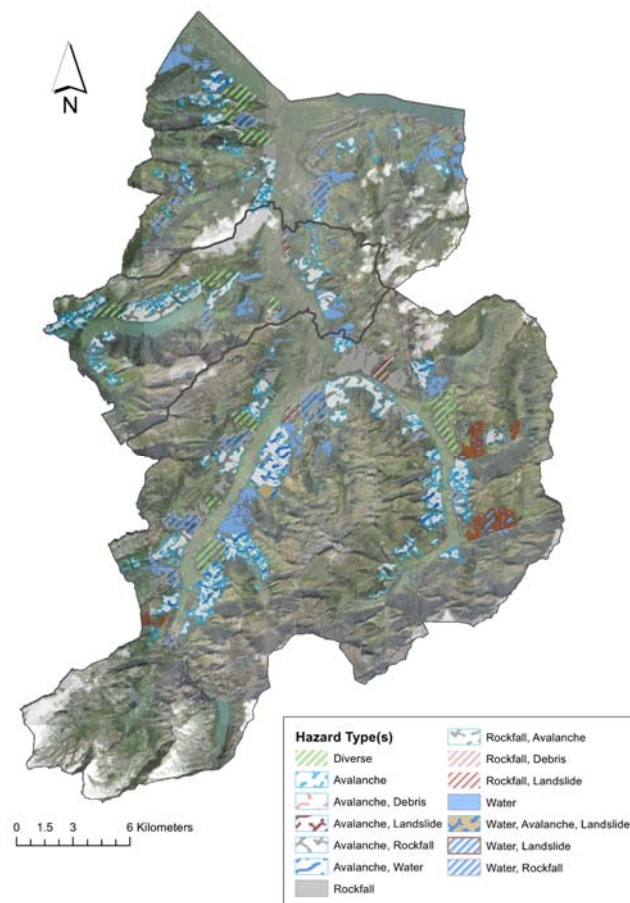

Defensio

Chair: assoc. Prof. Dr. Mag. Georg Wohlfahrt

1. examiner: assoc. Prof. Dr. Georg Leitinger

2. examiner: Univ.-Prof. Giustino Tonon

Katharina Zweifel, MSc

Analysis of the Protective Forests in the Swiss Canton Glarus

Natural Hazard Types in the Canton of Glarus

Sources: Geodaten Kanton und Gemeinden GL, BAFU Silva-Protect (2009-2012)
Editor: K. Zweifel (2019)

Wednesday, 11.12.2019, 12⁰⁰

Department of Ecology, HS A (Botany)

Sternwartestraße 15

6020 Innsbruck