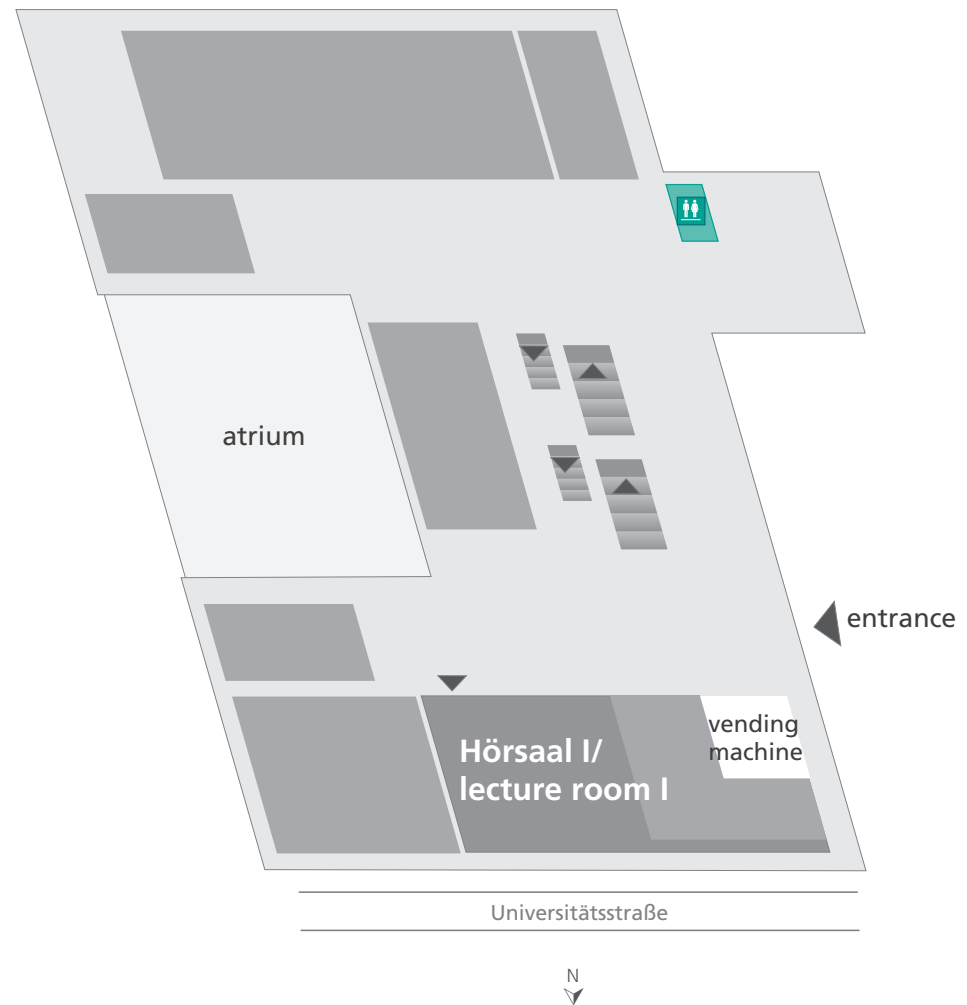

university of innsbruck
building plan Faculty of the Theology

groundfloor
lecture room

university of innsbruck
building plan Faculty of the Theology

second floor
KLS-Kaiser Leopold Saal